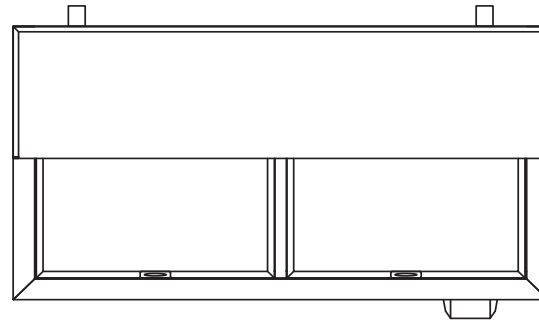

Bottle Cooler

CABINET INTERIOR/EXTERIOR SPECIFICATIONS

MODEL	TBC-50SD/50SB	TBC-95SD/95SB
Exterior Dimensions(LxDxH)	50"x26¼"x33¼"	95"x26¼"x33¼"
Capacity(12oz.btls./12oz.cans)	18 cases / 23¾cases	38 cases / 55¾cases
Comp.	1/3 HP	1/2 HP 1/2 HP
Divider	3 EA	6 EA
Weight	235lbs	375lbs
Power	115V / 60Hz	115V / 60Hz
Amp	6.8 A	9.5A 9.5 A
Cord Length	10 Feet	10 Feet
Plug-In	NEMA 5-15P	NEMA 5-15P

*Design and specifications can be changed without prior notice for product improvement.

* CFC Free

Foamed-in-place, high density, close cell, polyurethane that is CFC free.

* Self-contained System

* Rugged Built-on Removable Bottle Cap Opener and Cap Catcher

* Holds 33°F~38°F

* 18 Month Labor and Parts Warranty for Super Deluxe Series (SD Only)

(unit : inch)

PLAN VIEW