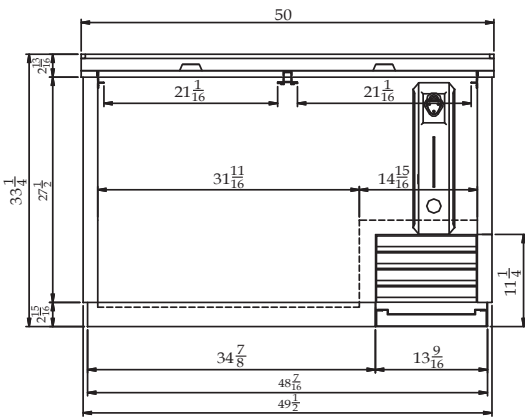

Bottle Cooler

CABINET INTERIOR/EXTERIOR SPECIFICATIONS

MODEL	TBC-50SD/50SB	TBC-95SD/95SB
Exterior Dimensions(LxDxH)	50"x26¼"x33¼"	95"x26¼"x33¼"
Capacity(12oz.btls./12oz.cans)	18 cases / 23¾cases	38 cases / 55¾cases
Comp.	1/3 HP	1/2 HP 1/2 HP
Divider	3 EA	6 EA
Weight	235lbs	375lbs
Power	115V / 60Hz	115V / 60Hz
Amp	6.8 A	9.5A 9.5 A
Cord Length	10 Feet	10 Feet
Plug-In	NEMA 5-15P	NEMA 5-15P

*Design and specifications can be changed without prior notice for product improvement.

* CFC Free

Foamed-in-place, high density, close cell, polyurethane that is CFC free.

* Self-contained System

* Rugged Built-on Removable Bottle Cap Opener and Cap Catcher

* Holds 33°F~38°F

* 18 Month Labor and Parts Warranty for Super Deluxe Series (SD Only)

(unit : inch)

TBC-50SD/50SB FRONT VIEW