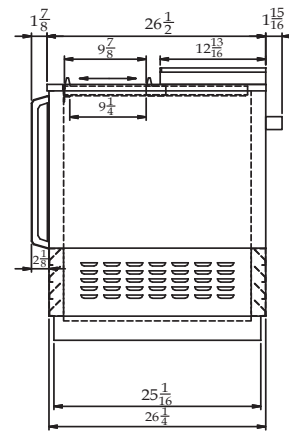

Bottle Cooler

CABINET INTERIOR/EXTERIOR SPECIFICATIONS

| MODEL | TBC-50SD/50SB | TBC-95SD/95SB |
|--------------------------------|---------------------|---------------------|
| Exterior Dimensions(LxDxH) | 50"x26¼"x33¼" | 95"x26¼"x33¼" |
| Capacity(12oz.btls./12oz.cans) | 18 cases / 23¾cases | 38 cases / 55¾cases |
| Comp. | 1/3 HP | 1/2 HP 1/2 HP |
| Divider | 3 EA | 6 EA |
| Weight | 235lbs | 375lbs |
| Power | 115V / 60Hz | 115V / 60Hz |
| Amp | 6.8 A | 9.5A 9.5 A |
| Cord Length | 10 Feet | 10 Feet |
| Plug-In | NEMA 5-15P | NEMA 5-15P |

*** Rugged Built-on Removable Bottle Cap Opener and Cap Catcher**

*** Holds 33°F~38°F**

*** 18 Month Labor and Parts Warranty for Super Deluxe Series (SD Only)**

(unit : inch)

TBC-50SD/50SB FRONT VIEW

PLAN VIEW

TBC-95SD/95SB FRONT VIEW

SIDE VIEW