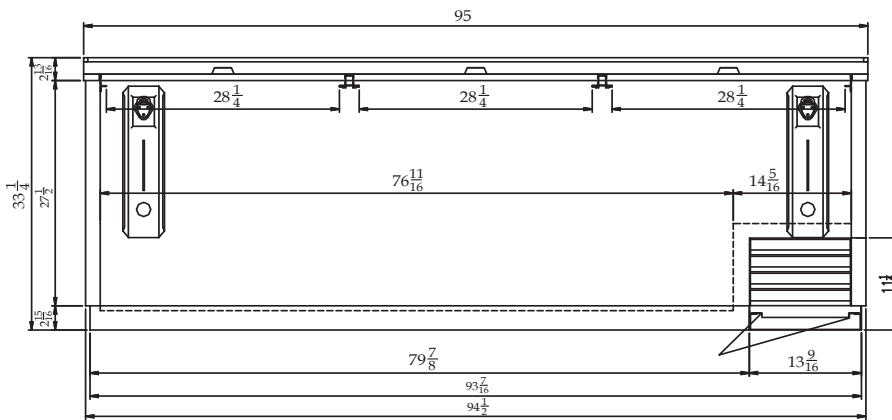

Bottle Cooler

CABINET INTERIOR/EXTERIOR SPECIFICATIONS

| MODEL | TBC-50SD/50SB | TBC-95SD/95SB |
|--------------------------------|---------------------|---------------------|
| Exterior Dimensions(LxDxH) | 50"x26¼"x33¼" | 95"x26¼"x33¼" |
| Capacity(12oz.btls./12oz.cans) | 18 cases / 23¾cases | 38 cases / 55¾cases |
| Comp. | 1/3 HP | 1/2 HP 1/2 HP |
| Divider | 3 EA | 6 EA |
| Weight | 235lbs | 375lbs |
| Power | 115V / 60Hz | 115V / 60Hz |
| Amp | 6.8 A | 9.5A 9.5 A |
| Cord Length | 10 Feet | 10 Feet |
| Plug-In | NEMA 5-15P | NEMA 5-15P |

TBC-95SD/95SB FRONT VIEW

SIDE VIEW